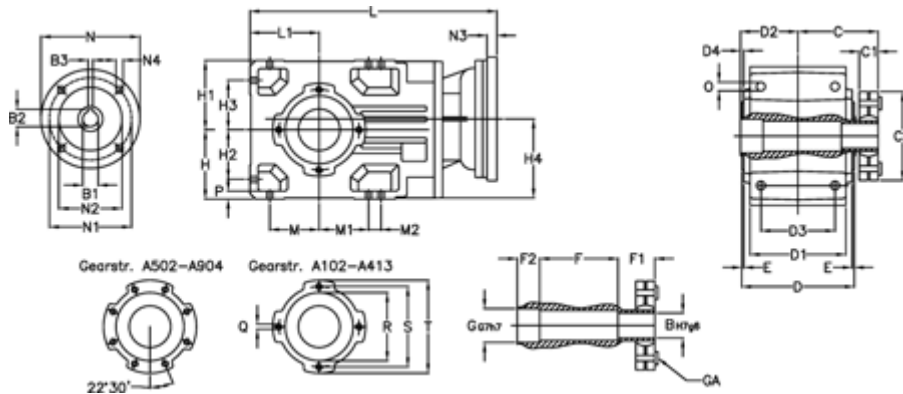

# Data Sheet

Article number: 29600200945240  
 Description: Bevel helical gearbox  
 A202US-9,4-P100B5

## Measures

B = 30	D1 = 110	F2 = 36	L = 335.5	N3 = -
B1 = 28	D2 = 60	G = 32	L1 = 80	N4 = M12x16
B2 = 31.3	D3 = 90	GA = 14,5 NM	M = 60.0	O = 9.5
B3 = 8	d4 = 4.5	H = 80	M1 = 60.0	P = 9
C = 89.5	Description = A202US-xx-P100 B5	H1 = 80	M2 = -	Q = M8x15
C1 = 23	E = 3.0	H2 = 60.0	N = 250	R = 95
C2 = 72.0	F = 77.5	H3 = 60.0	N1 = 215	S = 115
D = 136	F1 = 36.0	H4 = 93.0	N2 = 180	T = 140